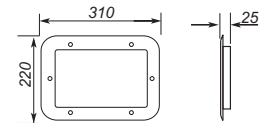

Ref	Kg	Lot
6705052	0,450	1

Carpet Cover 310x220 PA-FV
Couverture de Tapis 310x220 PA-FV
Fussmatten Deckel 310x220 PA-FV