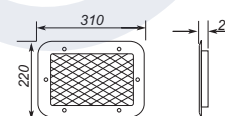

Ref	Kg	Mat	Col	Lot
6802200	0,451			1

Poliamida Reforzada (PA-FV)
PA-FV

Tapa Alfombra 310x220 PA-FV Antideslizante
Carpet Cover 310x220 PA-FV Anti-Slip
Tampa Cobre-Tapete 310x220 PA-FV Antideslizante