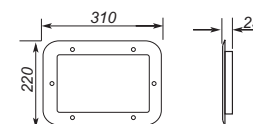

Ref	Kg	Lot
6705052	0,450	1

Tapa Alfombra 310x220 PA-FV
Carpet Cover 310x220 PA-FV
Tampa Cobre-Tapete 310x220 PA-FV